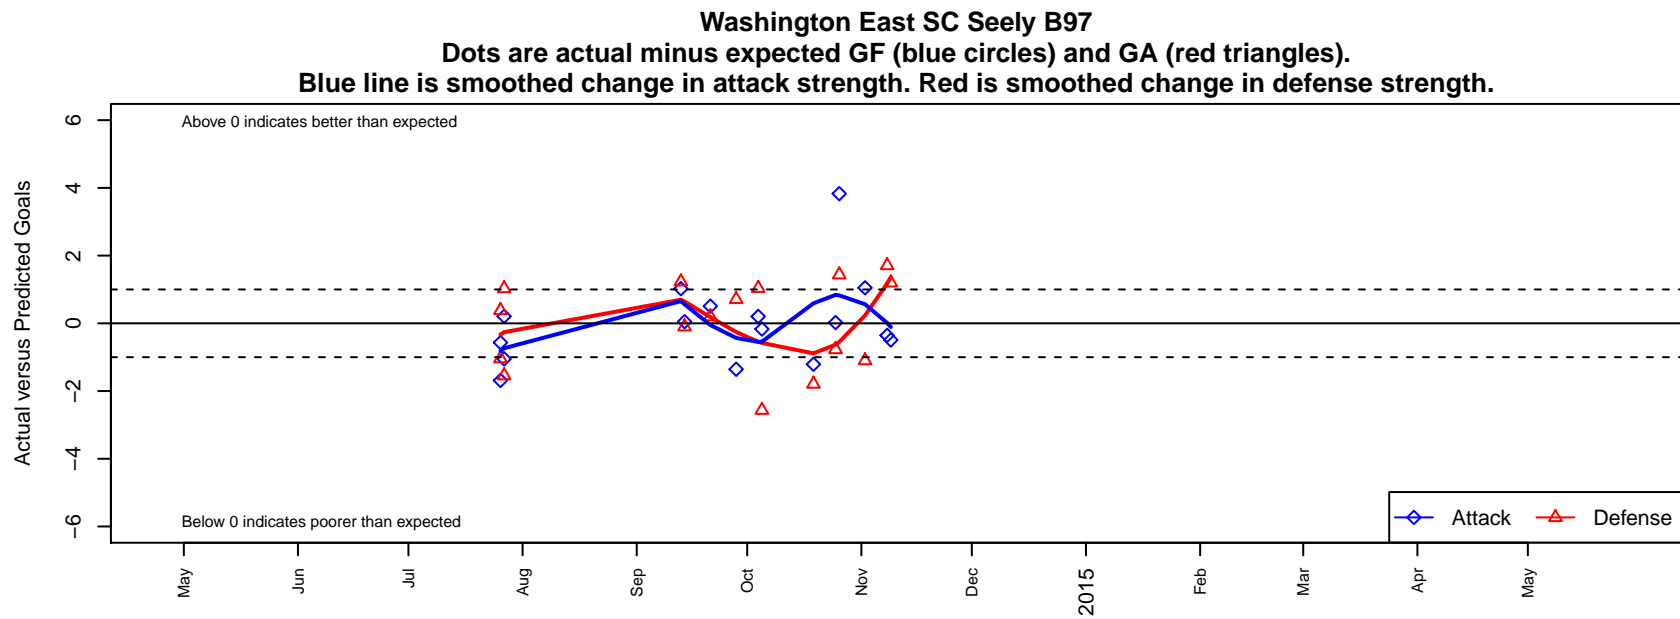

Washington East SC Seely B97

Washington East SC
Spokane, WA
B97 total strength=1552
attack=15.89 defense=11.59
fall league = PSPL Classic 1 U17

alt names used:
Washington East SC B97 Seely

Venues played:
2014 River City Cup High School U18
2014 PSPL Classic 1 U17

**attack and defense variance (black dot)
relative to other teams
and top 10 in region**

**attack and defense rating
relative to others at age
and all opponents in last 13 months**

Performance relative to 13 month average