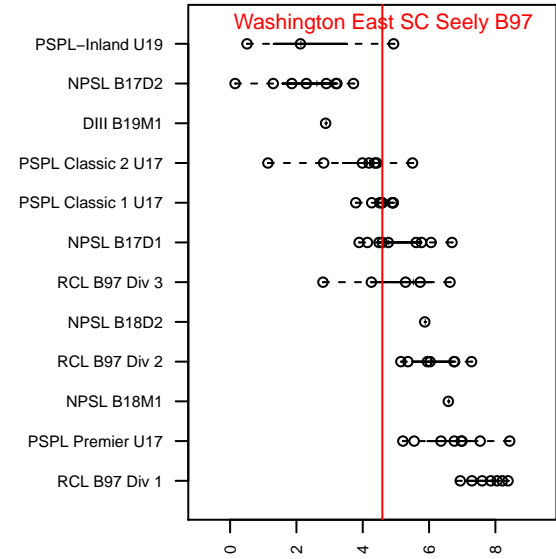

Washington East SC Seely B97

Washington East SC
Spokane, WA
B97 total strength=1552
attack=15.89 defense=11.59
fall league = PSPL Classic 1 U17

alt names used:
Washington East SC B97 Seely

Venues played:
2014 River City Cup High School U18
2014 PSPL Classic 1 U17

**attack and defense variance (black dot)
relative to other teams
and top 10 in region**

**attack and defense rating
relative to others at age
and all opponents in last 13 months**

Performance relative to 13 month average